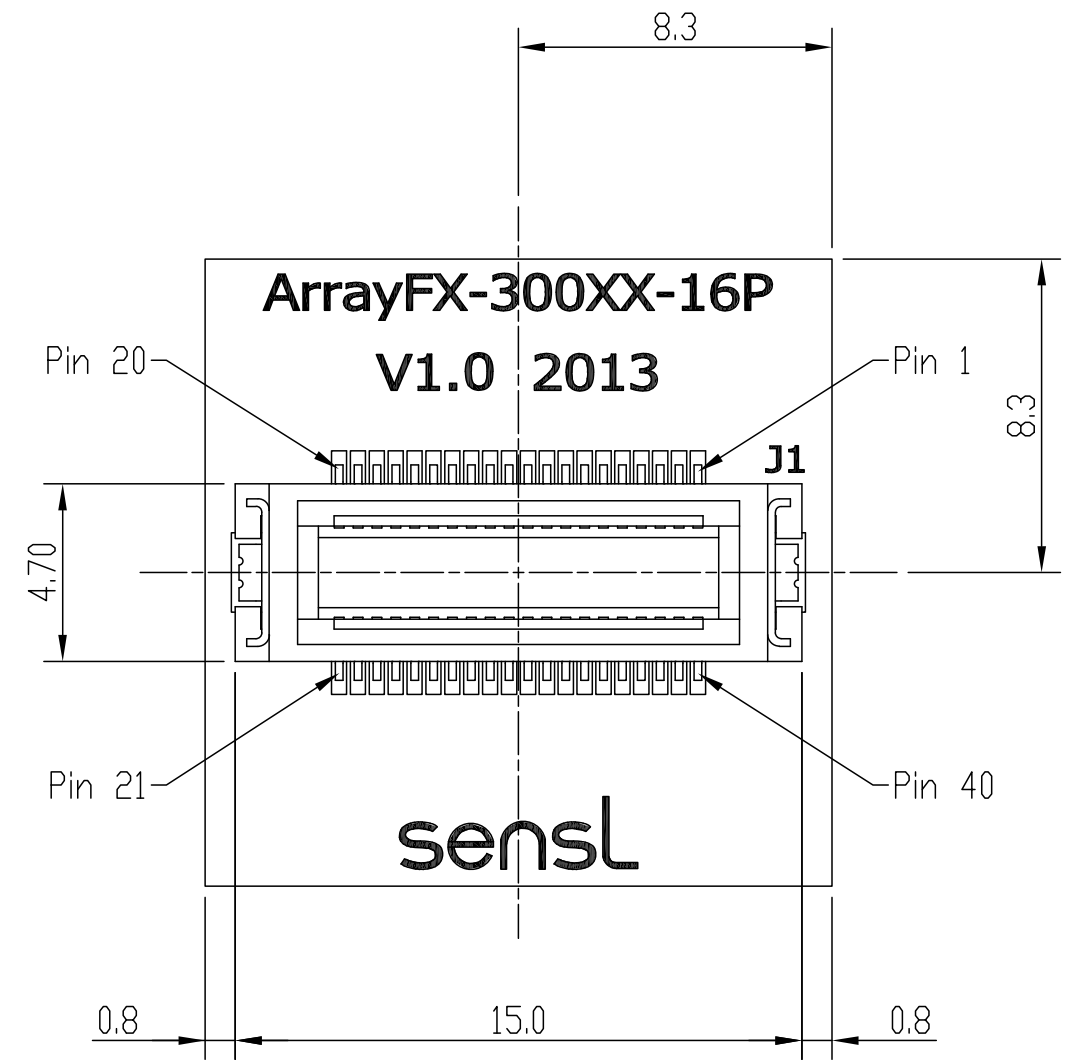

Top View Scale: 5 : 1

Bottom View Scale: 5 : 1

DATE	21 July 2016	REVISION	C	SCALE	5 : 1
SensL Technologies Ltd				Sheet 1 of 1	
www.sensl.com					
DWG. NO:	SND0025	DO NOT SCALE	ALL DIMENSIONS IN MM		
TITLE:					
ArrayC-300XX-16P-V1P0					
PROJECTION:					